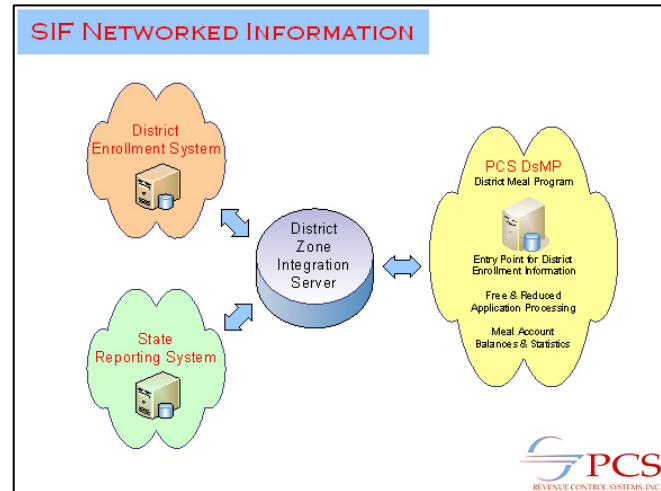

S.I.F. AGENT FOR RIGHTRAK

Application

PCS has developed the S.I.F. Agent for District Meal Software to integrate with other School Interoperability Framework agents in a Z.I.S. (Zone Integration Server) environment.

Features

- New Students added before Lunch
- Student Meal Object Provided
- Complete Audit Logging

Benefits

- Saves Time and Money
- Integrates with Other S.I.F. agents
- Integrates with RIGHTRAK (DsMP)
- Integrates with *FASTRAK* (ScMP)
- Integrates with Student Enrollment

Daily Operational Requirements

- RIGHTRAK (DsMP) software
- *FASTRAK* (ScMP) software
- Zone Integration Server

Minimum Application Requirements

RIGHTRAK S.I.F. AGENT FOR DISTRICT MEAL SOFTWARE

Workstation