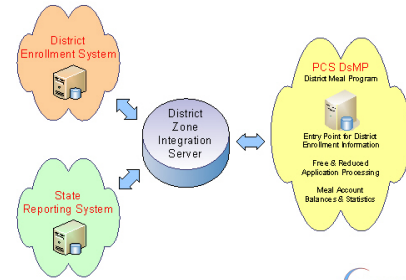

S.I.F. Agent FOR THE ENTERPRISE

Application

PCS has a certified S.I.F. Agent for Rightrak District Meal Software to integrate with other School Interoperability Framework agents in a Z.I.S. (Zone Integration Server) environment.

Features

- ✓ New Students added before Lunch
- ✓ Student Meal Object Provided
- ✓ Complete Audit Logging

Benefits

- ✓ Saves Time and Money
- ✓ Integrates with Other S.I.F. agents
- ✓ Integrates with RIGHTRAK (DsMP)
- ✓ Integrates with FASTRAK (ScMP)
- ✓ Integrates with Student Enrollment

Daily Operational Requirements

- ✓ Zone Integration Server

SIF NETWORKED INFORMATION

Minimum Application Requirements

RIGHTRAK S.I.F. AGENT FOR THE ENTERPRISE

Workstation

Processor	Pentium II 500 MHz or equivalent
Operating System	Win 98/NT/2000/XP
Memory	256 MB
Hard Drive	3 GB (program only)
Drive	CD-ROM drive
Display	SVGA 800 x 600, 16 Bit High Color
Network	10/100 Network Card, TCP/IP, IPX/SPX
Remote Diagnostics	Citrix WAN Connection